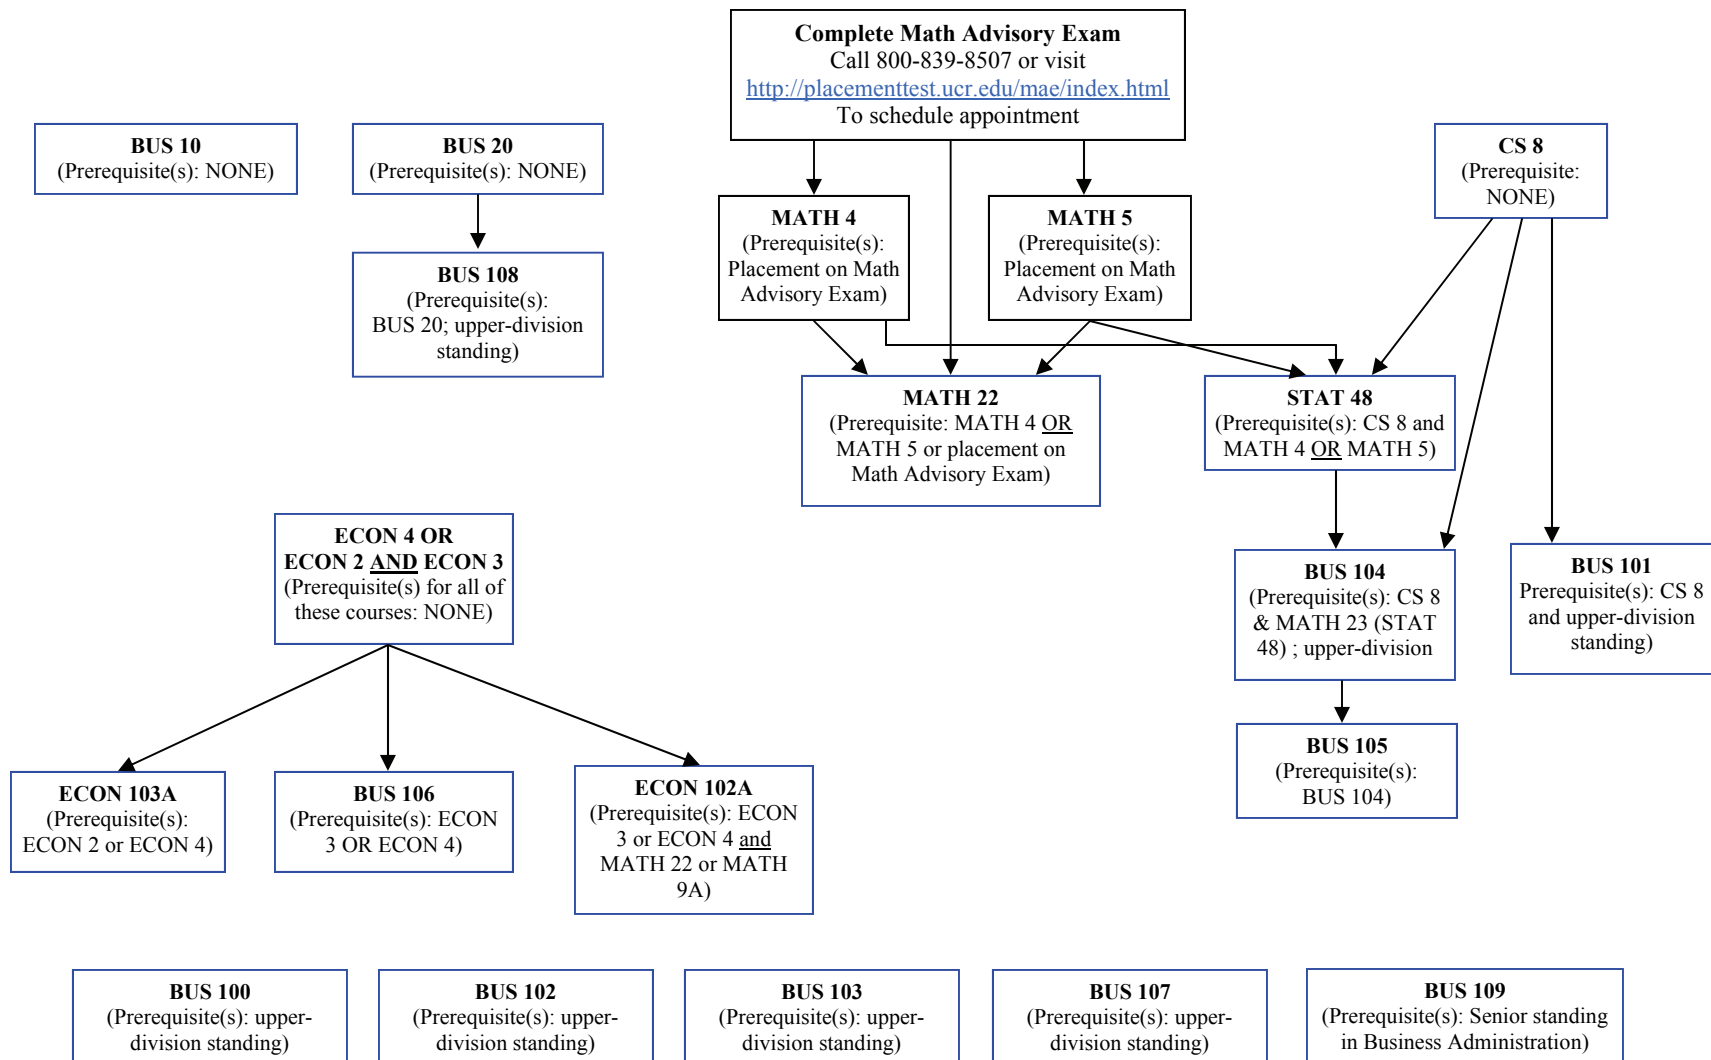

MOVING THROUGH THE BUSINESS ADMINISTRATION DEGREE REQUIREMENTS (B.S.)

In addition, students must complete 5 courses (20 units) in their concentration AND 3 classes (12 units) of upper-division major electives.